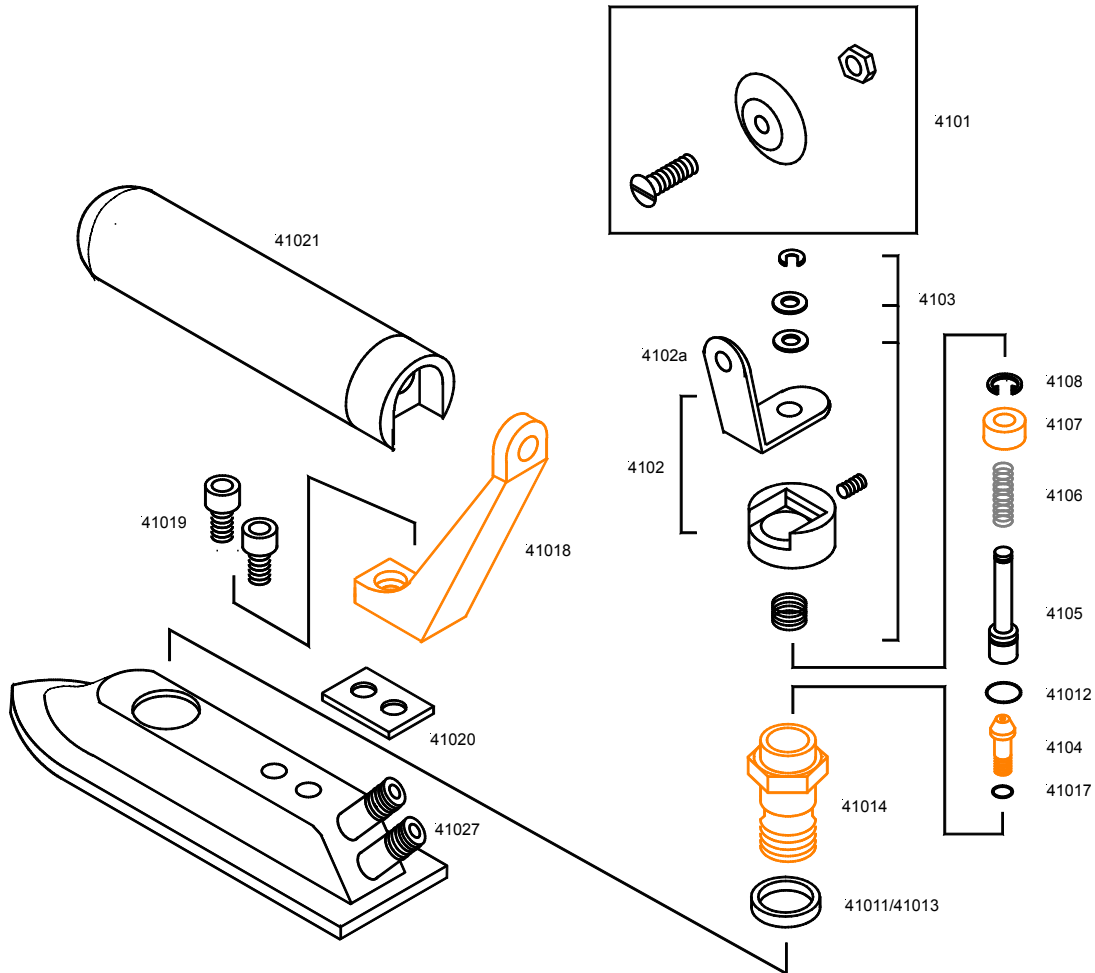

Spare parts + drawings

Control knob with screw and nut
 Control lever compl. with
 steam regulation
 Control lever
 Spring + washer + circlip
 Valve seat
 Tappet
 Spring
 Bushing
 Snap ring
 Repair kit valve
 (4103, 4105, 4106, 4107, 4108,
 41013, 41017)
 Valve complete
 O-ring Viton valve

Best.-Nr. 4101
 Best.-Nr. 4102

 Best.-Nr. 4102a
 Best.-Nr. 4103
 Best.-Nr. 4104
 Best.-Nr. 4105
 Best.-Nr. 4106
 Best.-Nr. 4107
 Best.-Nr. 4108
 Best.-Nr. 4109

 Best.-Nr. 41010
 Best.-Nr. 41011

O-ring Viton tappet
 Quad ring teflon valve
 Valve body
 Set handle holder LK / LM
 Set handle holder LU / LUB
 O-ring Viton vale seat
 Handle holder aluminium
 Set screws handle holder aluminium
 Isolator
 Handle PA with threaded rod &
 foam rubber cover handle
 foam rubber cover handle
 Threaded rod with nuts & washer
 Handle PA without threaded rod & cover
 Fittings